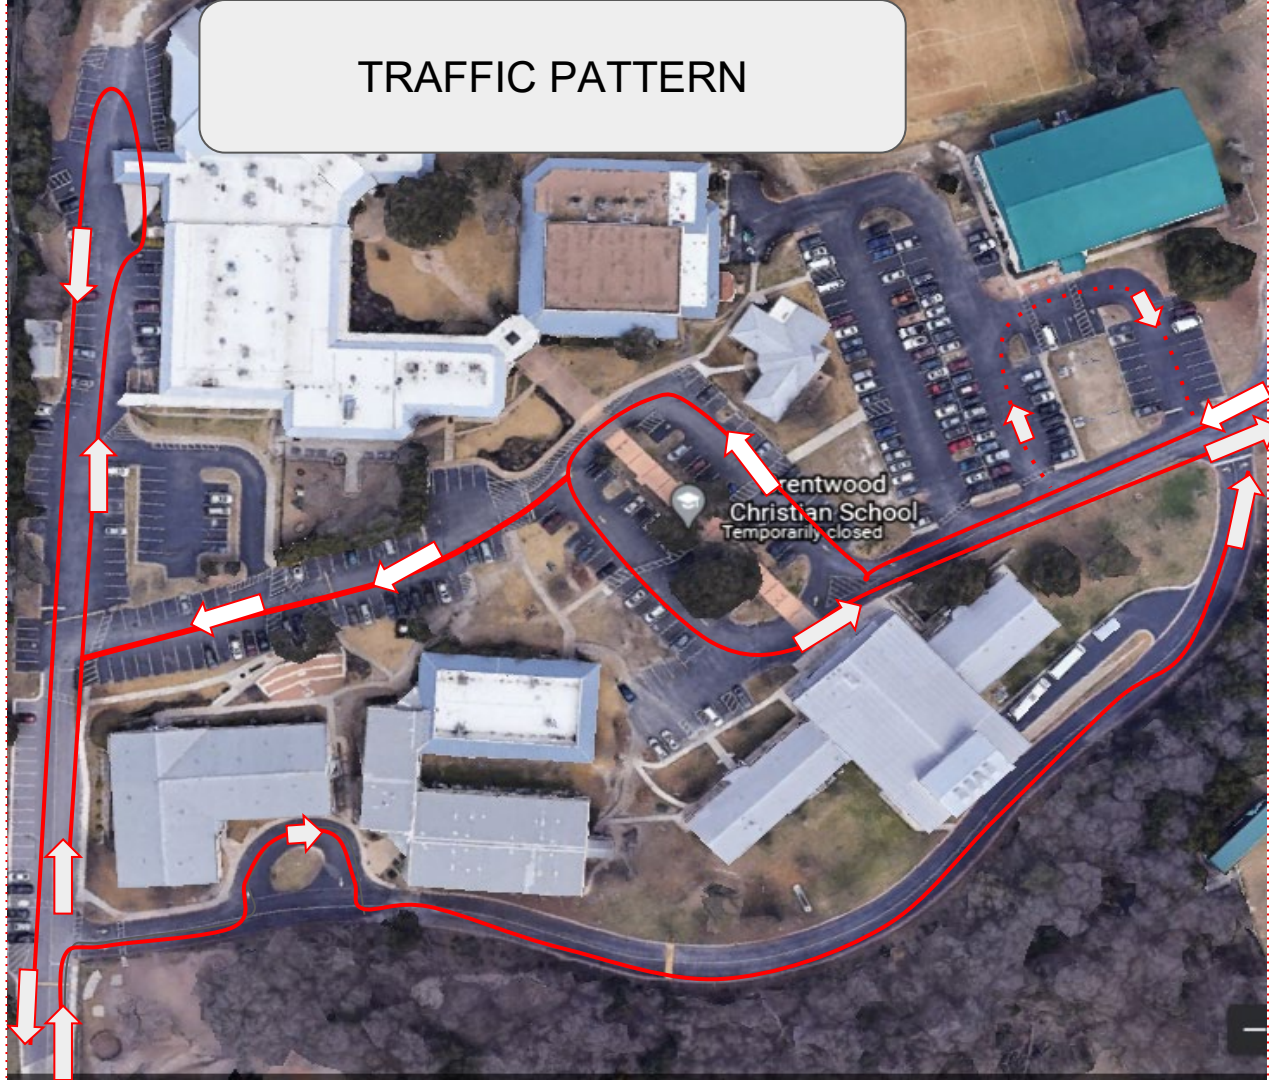

AC- Athletic Center

FLC- Family Life Center

CSA-Center for Science and Arts

TRAFFIC PATTERN

DROP OFF

Drop Off for Building A

Awning

7:45-8:00

K4/Kinder

Circle Drive

7:45- 8:00

1st/2nd

K4/Kinder
Drop Off Zone

1st & 2nd
Drop Off Zone

Brentwood Oaks
Church Of Christ

Brentwood
Christian's
Temporarily clo

3rd and 4th
Drop Off Zone

West End Split

3 lanes:

Right- Right turn

Middle- Turning Left

Left- Drop off Zone

PICK-UP

Parking Queues for Pickup
(Like the Cell Phone Waiting Area of the Airport)