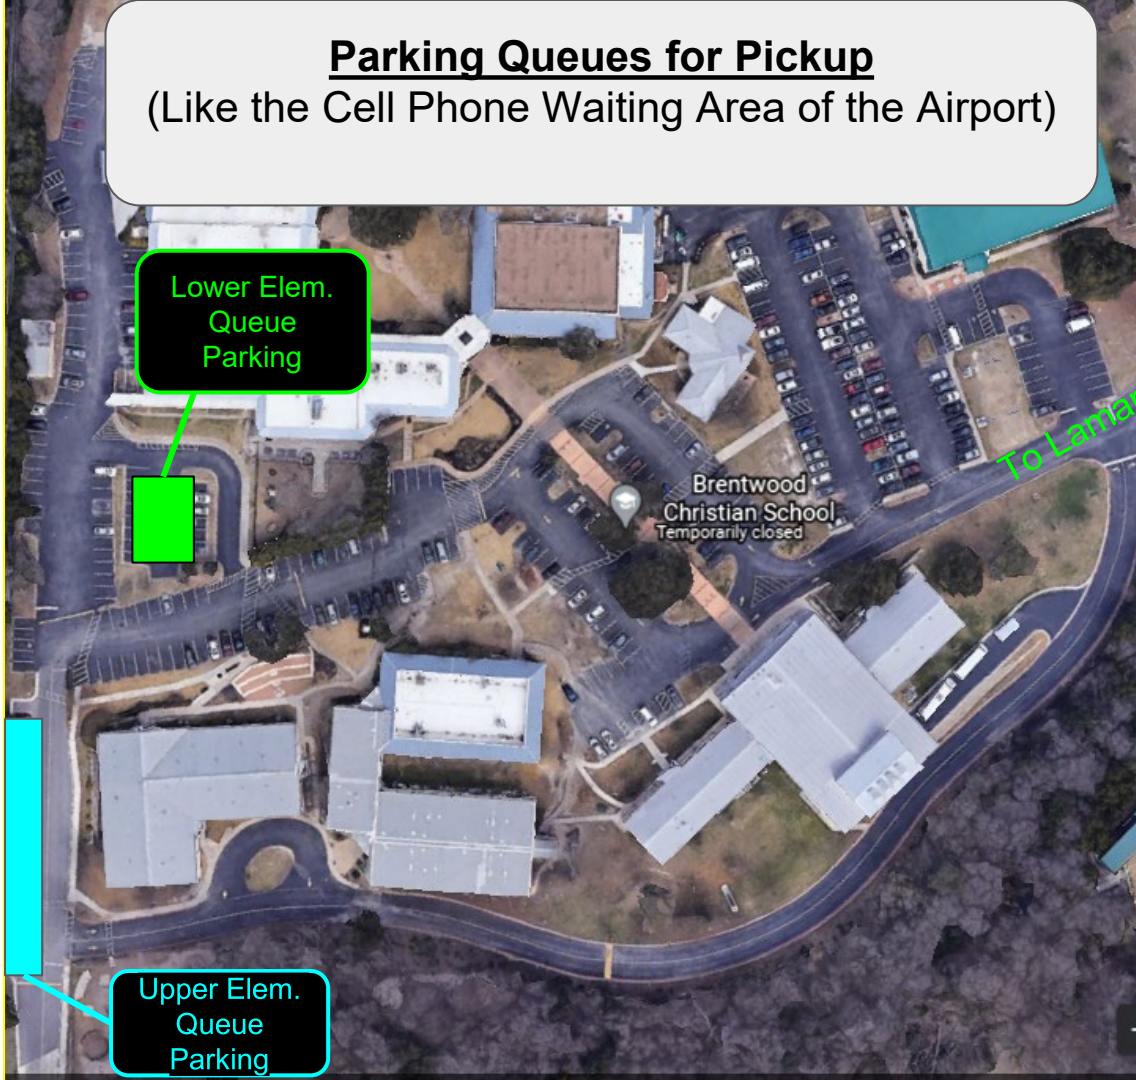

AC- Athletic Center

FLC- Family Life Center

CSA-Center for Science and Arts

TRAFFIC PATTERN

DROP OFF

Drop Off for Building A

Awning

7:45-8:00

3rd and 4th
Drop Off Zone

West End Split

3 lanes:

Right- Right turn

Middle- Turning Left

Left- Drop off Zone

PICK-UP

Parking Queues for Pickup
(Like the Cell Phone Waiting Area of the Airport)