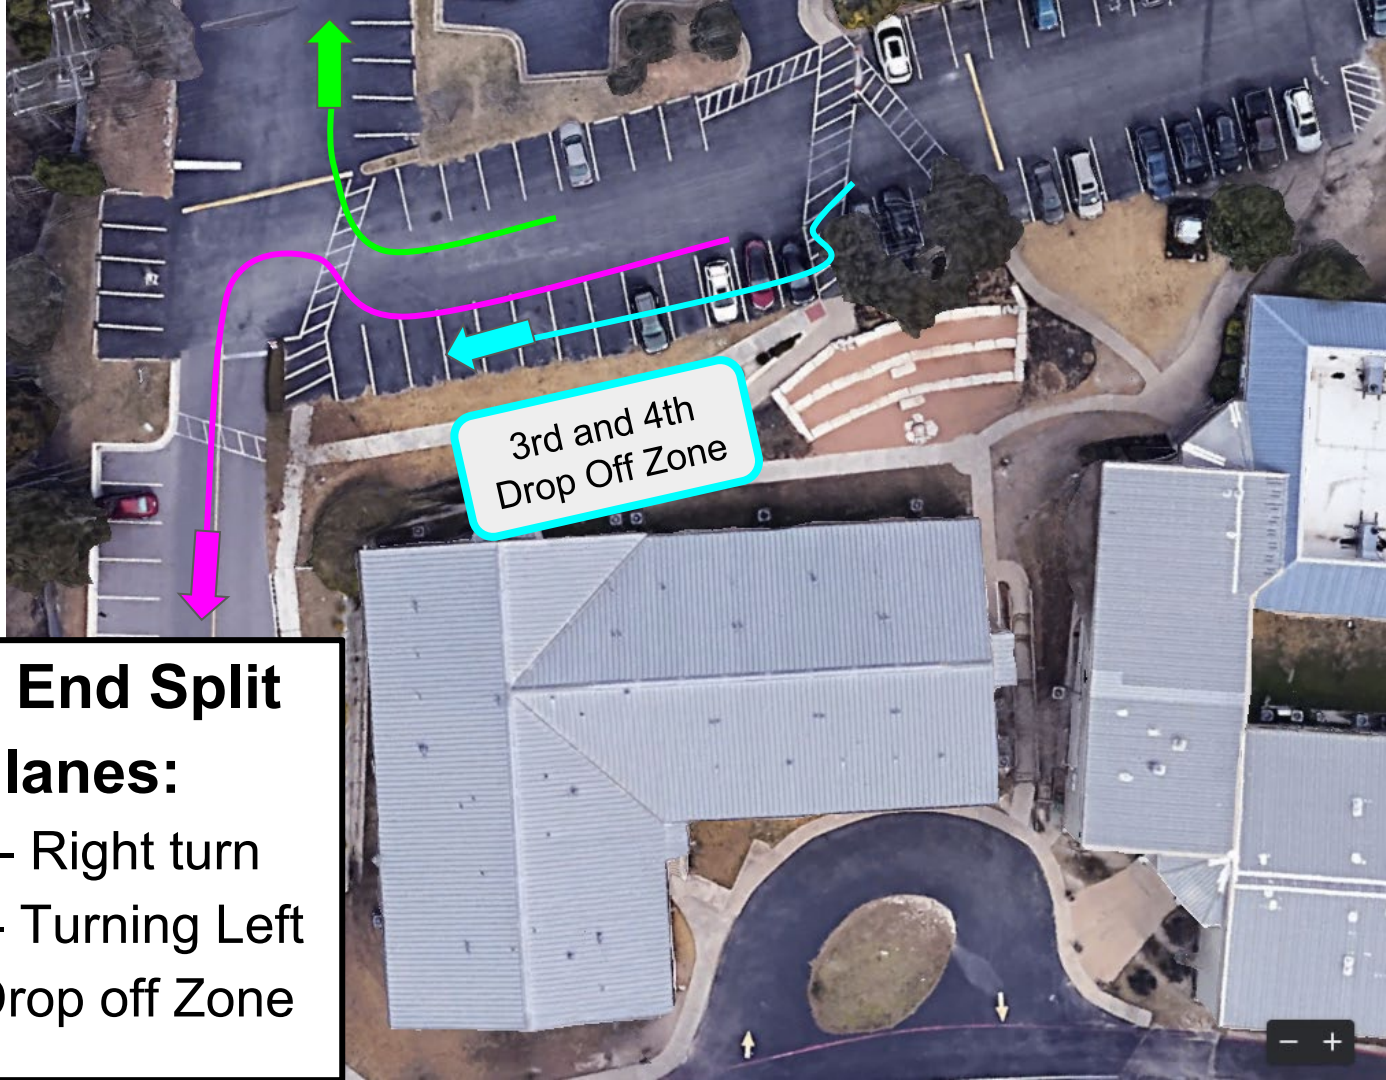

AC- Athletic Center

FLC- Family Life Center

CSA-Center for Science and Arts

TRAFFIC PATTERN

DROP OFF

Drop Off for Building A

Awning

7:45-8:00

3D

3rd and 4th
Drop Off Zone

**Drop Off for
Building B 3rd & 4th**

7:45- 8:00

**Drop Off for
5th & 6th**

7:45- 8:00

6th Door

5th and 6th
Drop Off Zone

3rd and 4th
Drop Off Zone

West End Split

3 lanes:

Right- Right turn

Middle- Turning Left

Left- Drop off Zone

PICK-UP

Parking Queues for Pickup
(Like the Cell Phone Waiting Area of the Airport)