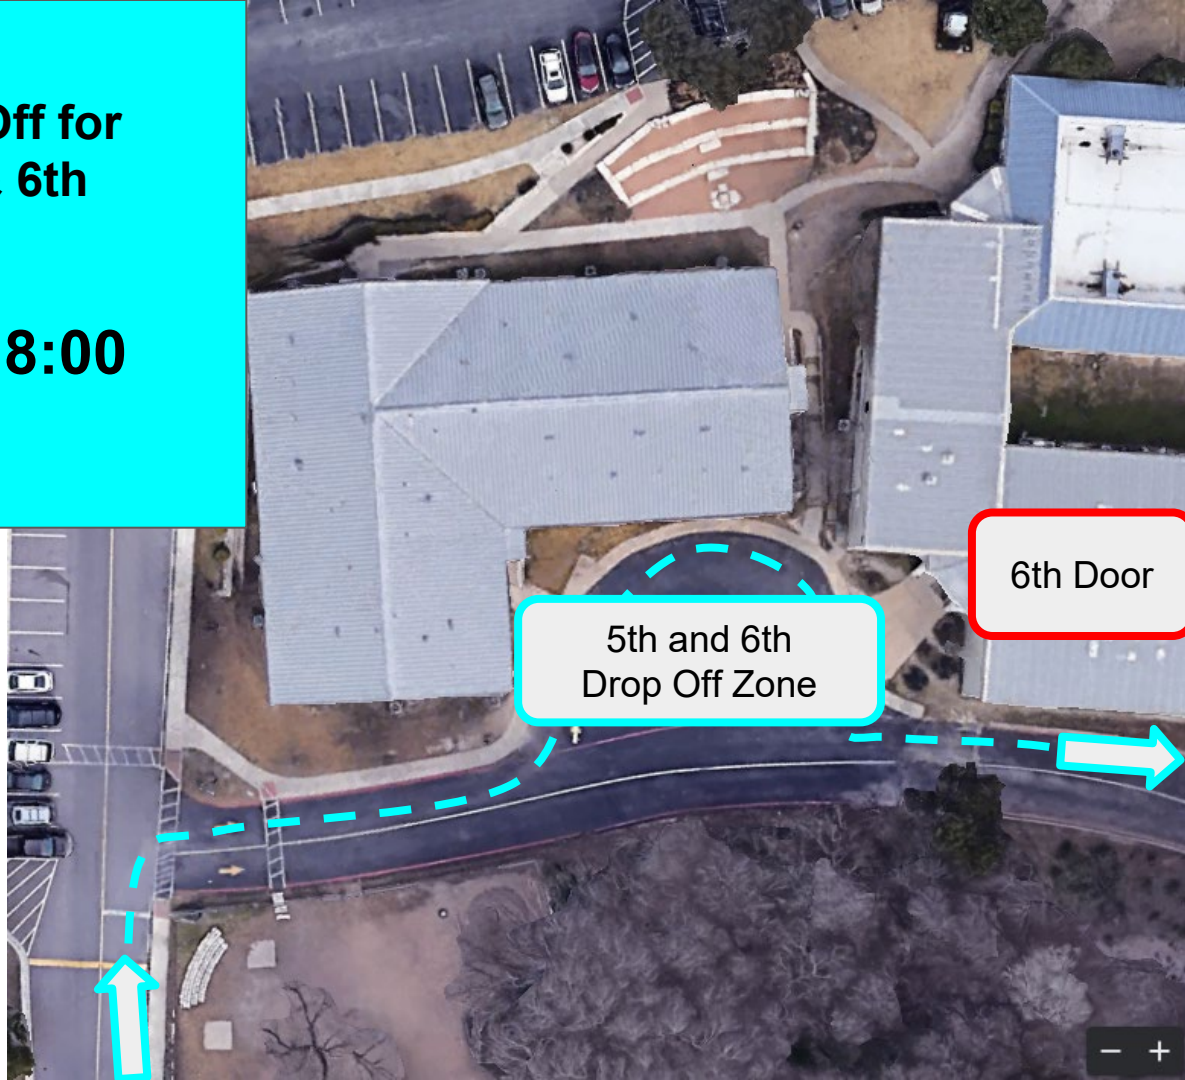

AC- Athletic Center

FLC- Family Life Center

CSA-Center for Science and Arts

TRAFFIC PATTERN

DROP OFF

Drop Off for Building A

Awning

7:45-8:00

K4/Kinder

Circle Drive

7:45- 8:00

1st/2nd

K4/Kinder
Drop Off Zone

1st & 2nd
Drop Off Zone

Brentwood Oaks
Church Of Christ

Brentwood
Christian's
Temporarily clo

3D

3rd and 4th
Drop Off Zone

**Drop Off for
Building B 3rd & 4th**

7:45- 8:00

**Drop Off for
5th & 6th**

7:45- 8:00

6th Door

5th and 6th
Drop Off Zone

3rd and 4th
Drop Off Zone

West End Split

3 lanes:

Right- Right turn

Middle- Turning Left

Left- Drop off Zone

PICK-UP

Parking Queues for Pickup
(Like the Cell Phone Waiting Area of the Airport)